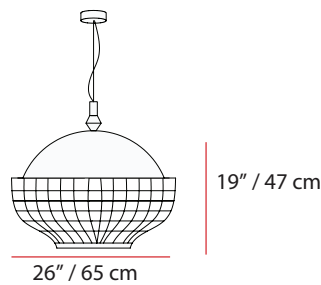

MAGNOLIA I

suspension lamp candeeiro de suspensão

230V / 50Hz

● E27/1x23W CFL

120V / 60Hz

● E26/1x18W CFL

19 lb | 9 kg

25x25x20 in
 65x65x50 cm
 0,21 m³